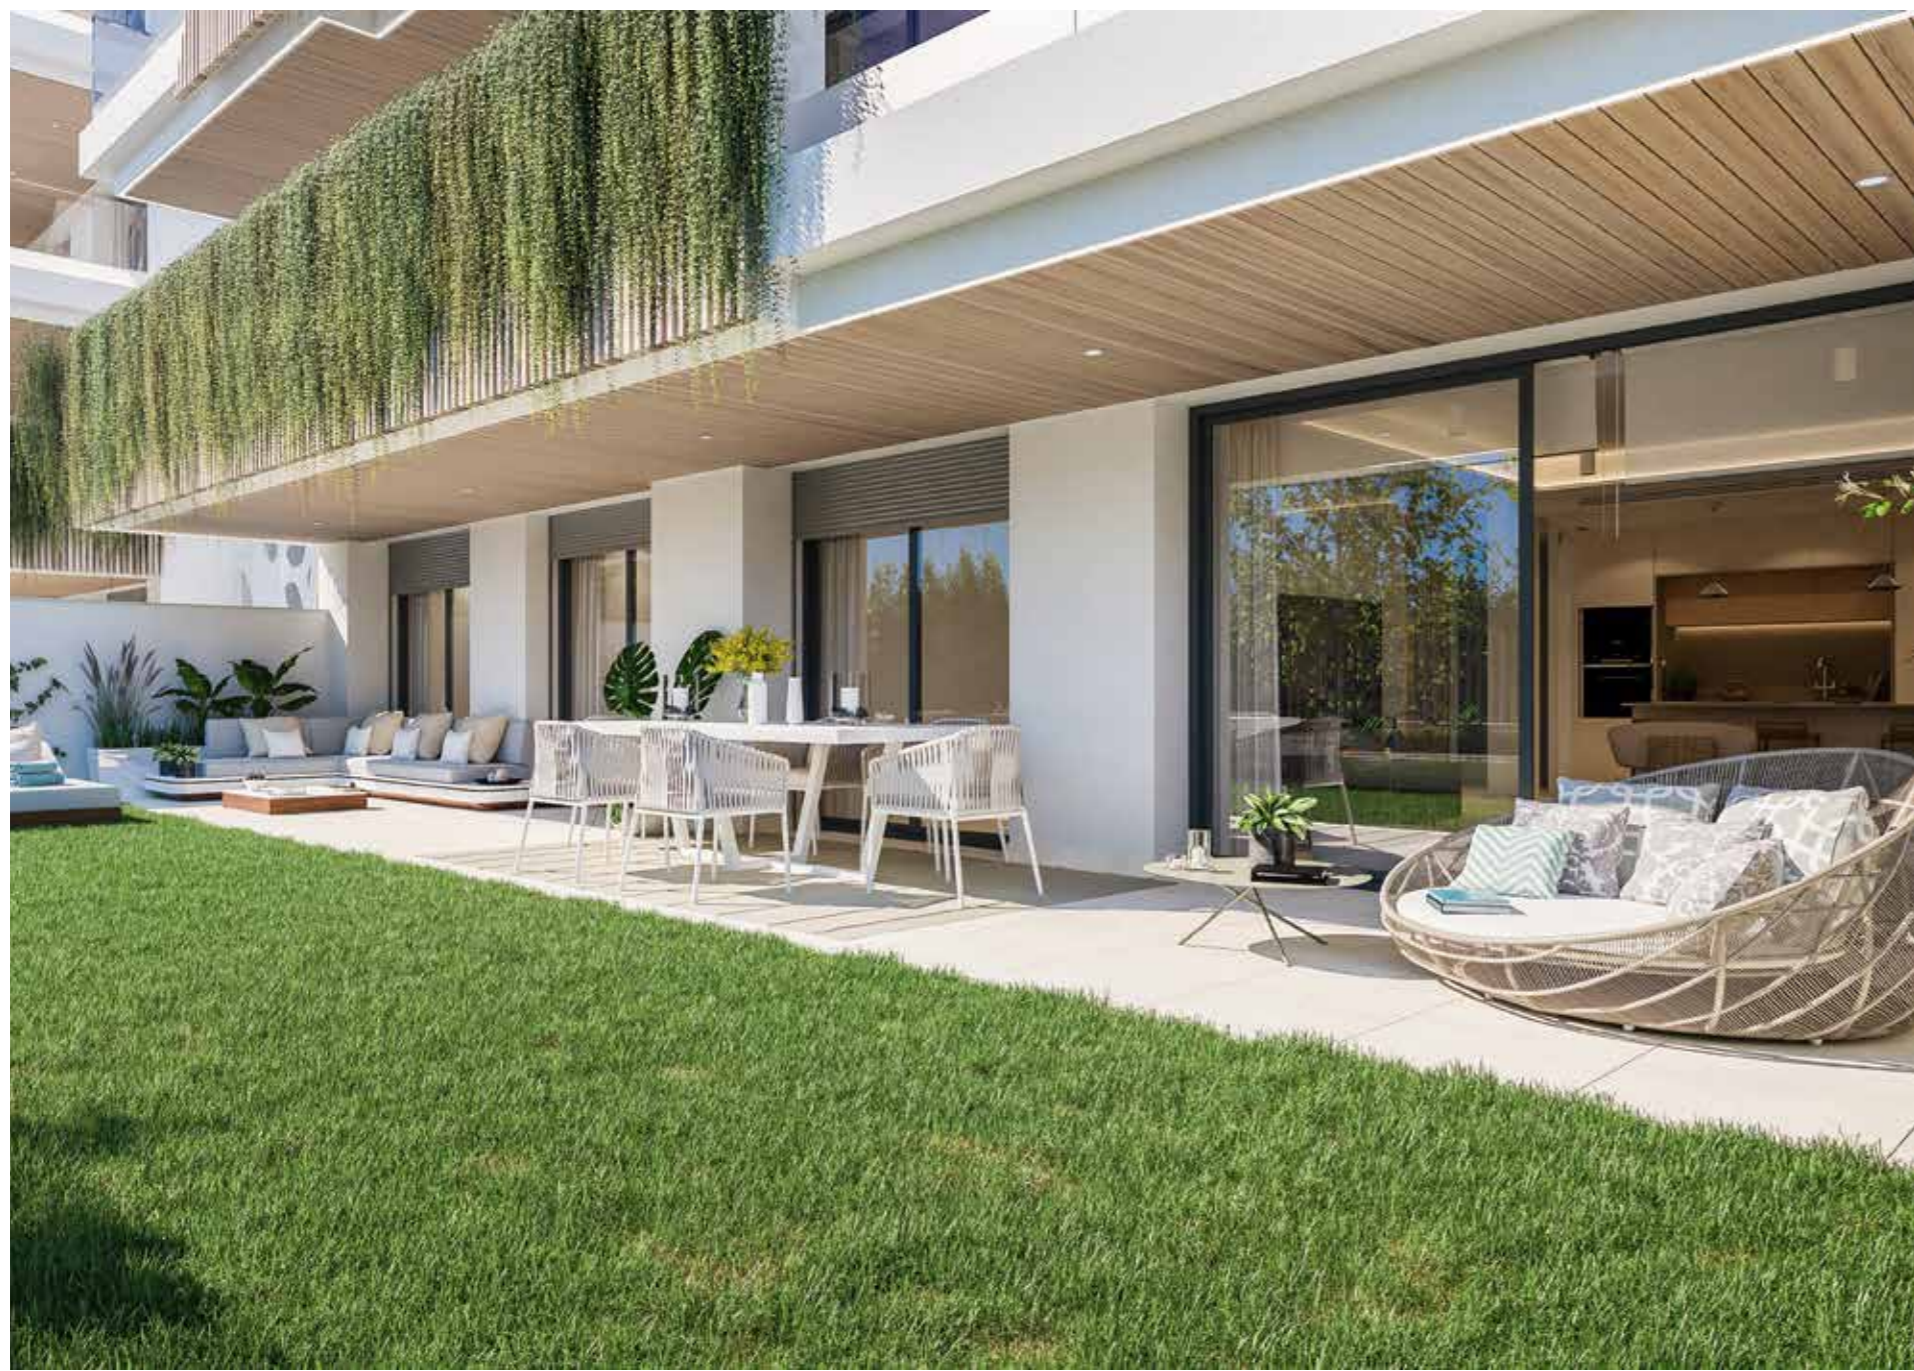

*En esta línea, el proyecto Jade Tower se ha llevado a cabo cuidando todos los detalles para crear un estilo de vida único.*

JADE TOWER 116

At Jade Tower, you will truly discover the life you deserve.

A selection of modern and smartly designed apartments of 1, 2 and 3 bedrooms, beautifully integrated within the surroundings. The properties stand out for their ample and open spaces, taking full advantage of the natural light. The concept is extended to the outdoor areas, with the large terraces to fully enjoy the Mediterranean climate and lifestyle.