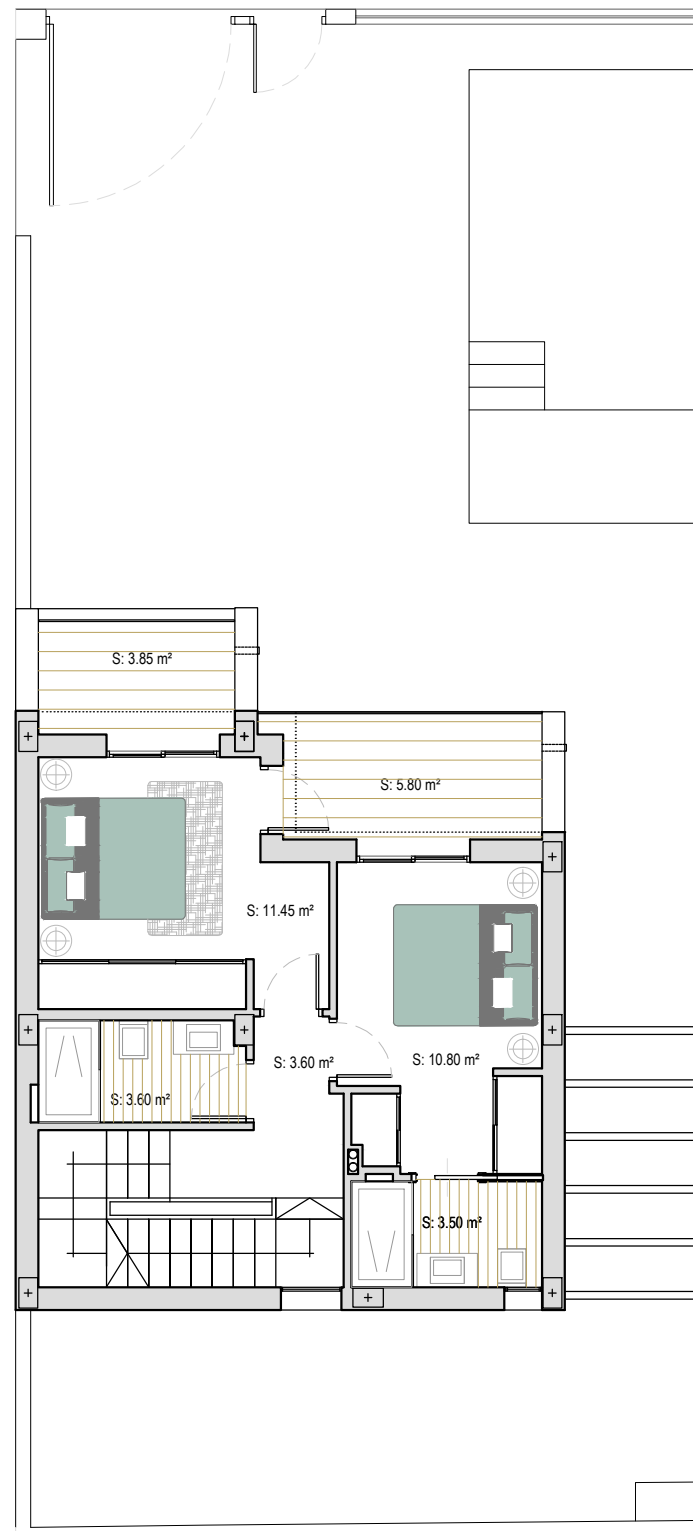

**L.A. BEACH
VILLA H**

Ground floor:	55'35 m ²
Storeroom:	3'78 m ²
First floor:	50'09 m ²
Top floor/ Summer kitchen:	9'03 m ²
BUILD SIZE:	118'25 m²
Solarium:	30'00 m ²
Garden:	101'00 m ²
Pool:	18'00 m ²
TOTAL:	267.25 m²
Plot:	186'16 m ²

Ground floor

First floor

Solarium