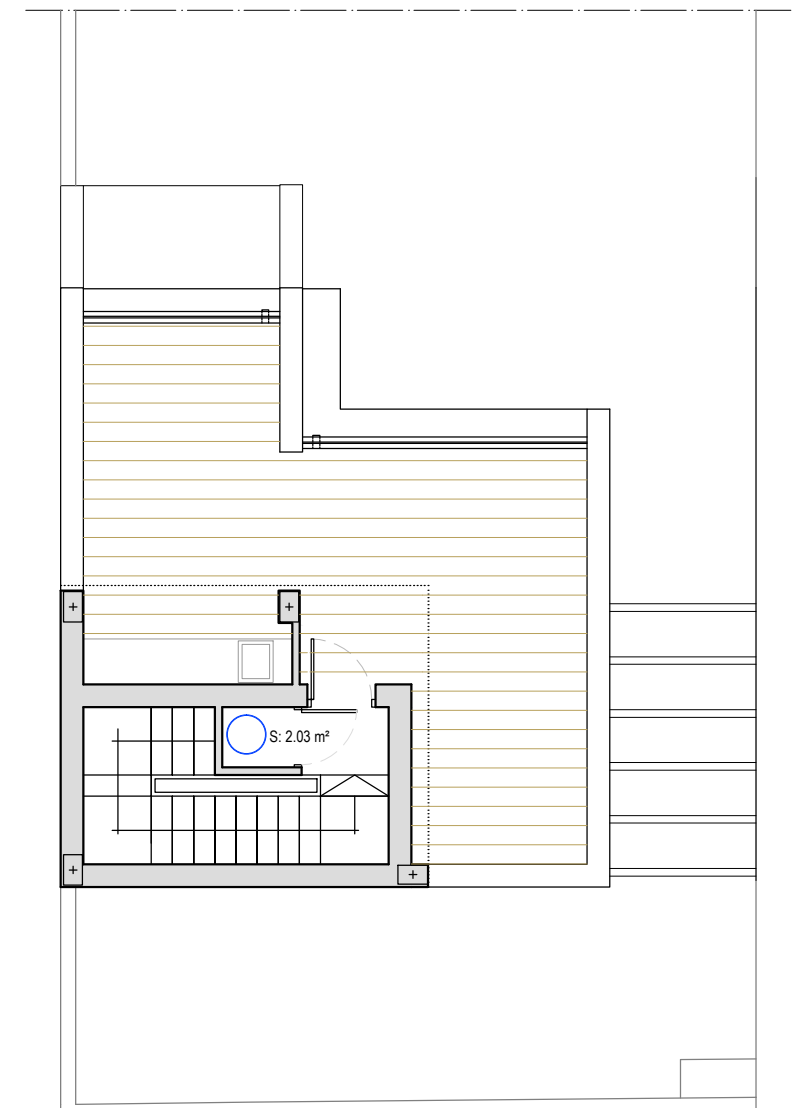

**L.A. BEACH
VILLA H**

Ground floor:	55'35 m ²
Storeroom:	3'78 m ²
First floor:	50'09 m ²
Top floor/ Summer kitchen:	9'03 m ²
BUILD SIZE:	118'25 m²
Solarium:	30'00 m ²
Garden:	101'00 m ²
Pool:	18'00 m ²
TOTAL:	267.25 m²
Plot:	186'16 m ²

Ground floor

First floor

Solarium