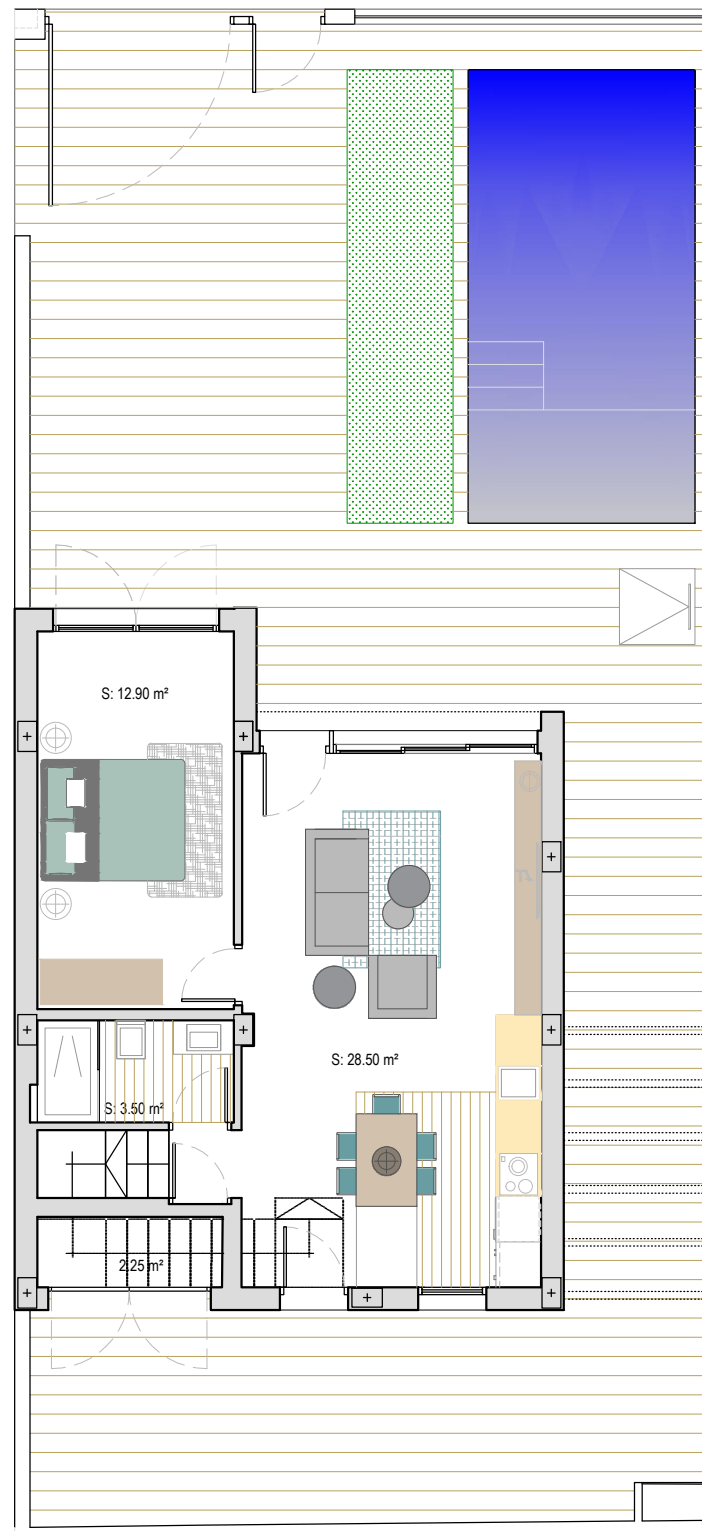

**L.A. BEACH
VILLA H**

Ground floor:	55'35 m ²
Storeroom:	3'78 m ²
First floor:	50'09 m ²
Top floor/ Summer kitchen:	9'03 m ²
BUILD SIZE:	118'25 m²
Solarium:	30'00 m ²
Garden:	101'00 m ²
Pool:	18'00 m ²
TOTAL:	267.25 m²
Plot:	186'16 m ²

Ground floor

First floor

Solarium